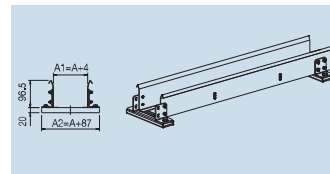

Guide Empty Section

Section A-A

Part Number	CS325L-LI-LE
How to order	
Chain part number	325L040050
Chain part number	325LI040050
Chain part number	325LE040050
Guide channel part number	CS325L040

Guide Sliding Plate Section 325...

Section B-B