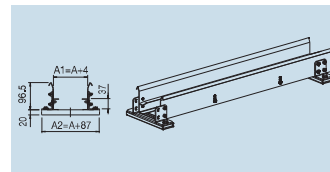

Part Number	CA325L-LI-LE
How to order	
Chain part number	325L040050
Chain part number	325LI040050
Chain part number	325LE040050
Guide channel part number	CA325040