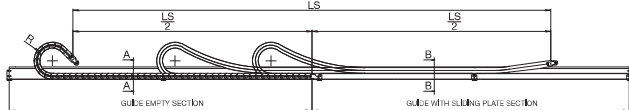

Serie Light

Guide Channel

325L-325LI/LE/PI-335L/LI/LE-339

Special channel guide allows the use of the chain for long travel distance. Available in galvanised steel and, on request, in stainless steel.

Single Chain Application