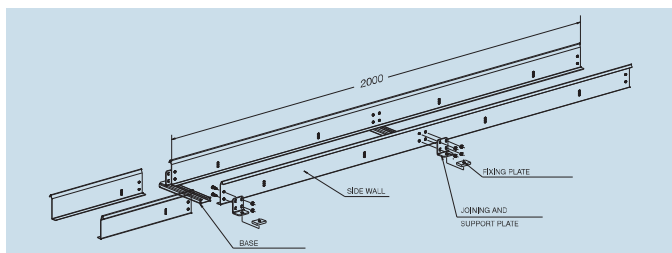

Double Chain Application