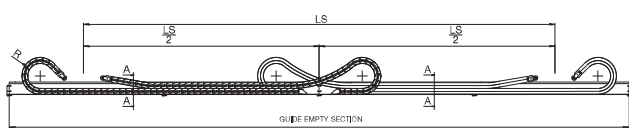

Double Chain Application