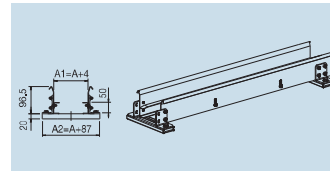

Guide Sliding Plate Section 335 - 339

Section B-B

Part Number	CA339...
How to order	
Chain part number	339040050
Guide channel part number	CA339040

brevetti
stendallo

Serie Light